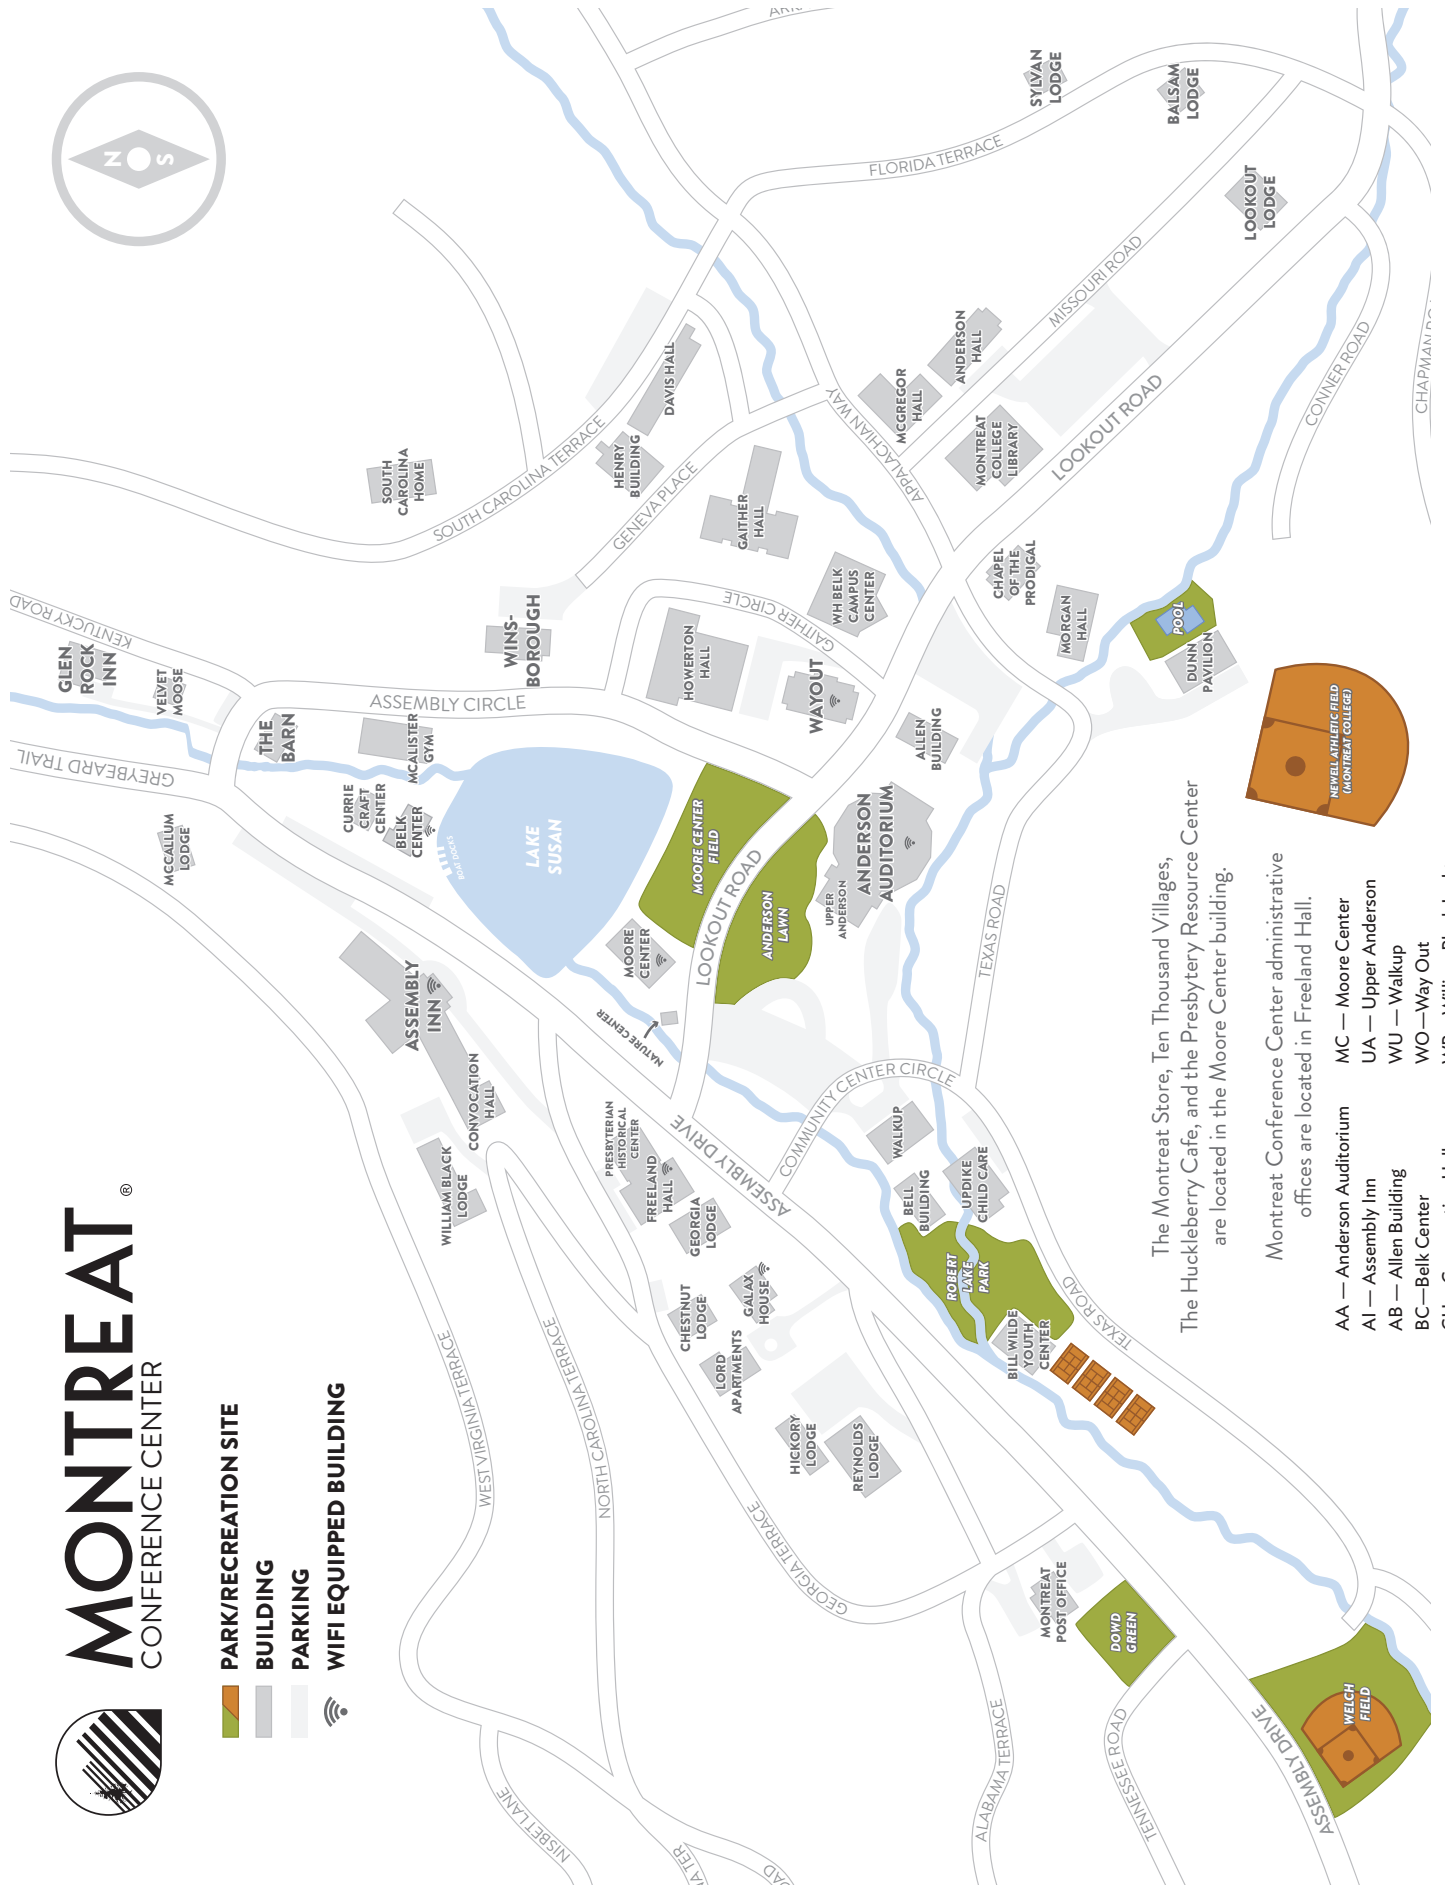

# MONTREAT®

CONFERENCE CENTER

**PARK/RECREATION SITE**

**BUILDING**

**PARKING**

**WiFi EQUIPPED BUILDING**

The Montreat Store, Ten Thousand Villages, The Huckleberry Cafe, and the Presbyterian Resource Center are located in the Moore Center building.

Montreat Conference Center administrative offices are located in Freeland Hall.

- AA — Anderson Auditorium
- AI — Assembly Inn
- AB — Allen Building
- BC — Belk Center
- CH — Convocation Hall
- FH — Freeland Hall
- MC — Moore Center
- UA — Upper Anderson
- WU — Walkup
- WO — Way Out
- WB — William Black Lodge